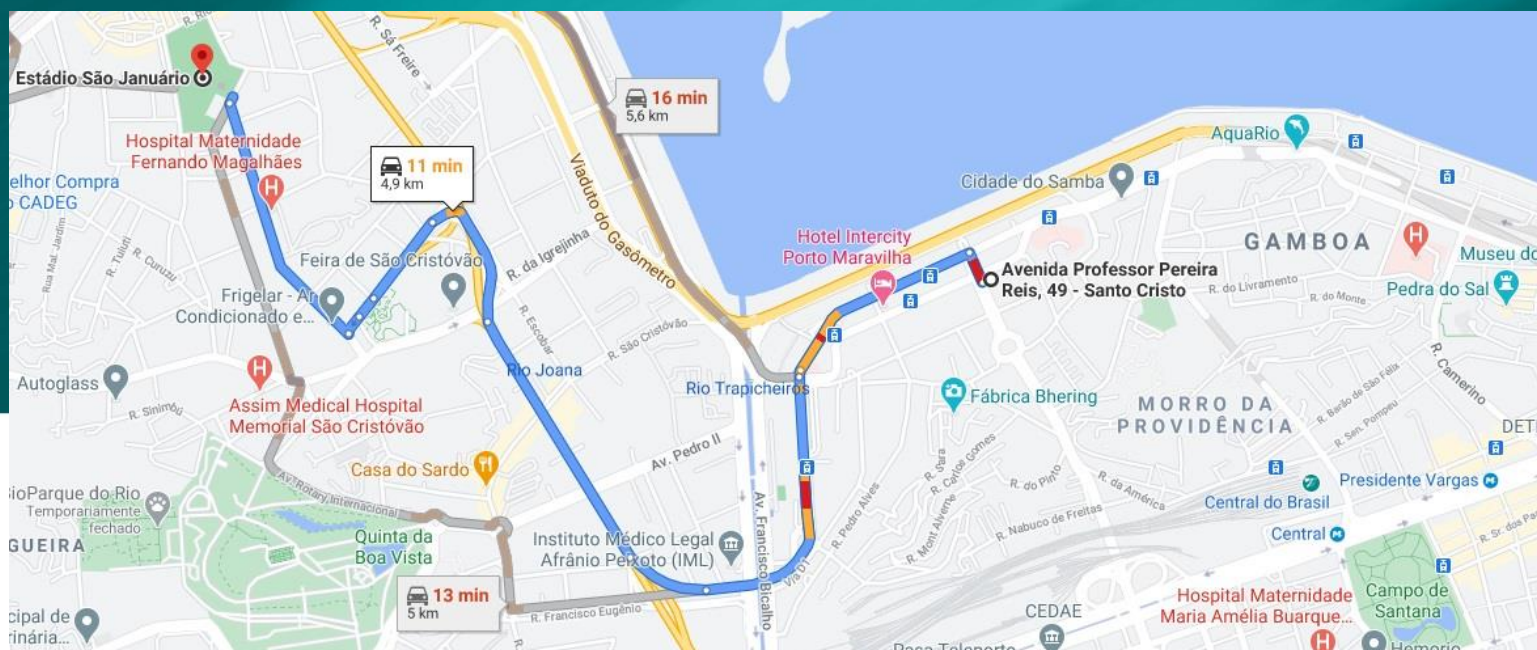

CONFEDERAÇÃO
BRASILEIRA
DE DESPORTOS
AQUÁTICOS

FEDERAÇÃO AQUÁTICA DO
ESTADO DO RIO DE JANEIRO

CAMPEONATO BRASILEIRO INTERCLUBES JUVENIL DE NATAÇÃO DE INVERNO

Troféu Arthur Sampaio Carepa
Rio de Janeiro – RJ – 28/06 a 02/07/2022

Novotel RJ Porto Atlântico

Site: [https://all.accor.com/hotel/9438/index.pt-](https://all.accor.com/hotel/9438/index.pt-br.shtml?utm_campaign=seo+maps&utm_medium=seo+maps&utm_source=google+Maps)

[br.shtml?utm_campaign=seo+maps&utm_medium=seo+maps&utm_source=google+Maps](https://all.accor.com/hotel/9438/index.pt-br.shtml?utm_campaign=seo+maps&utm_medium=seo+maps&utm_source=google+Maps)

Email: h9438-re@accor.com

Telefones: (21) 3077-2500

Endereço: Av. Prof. Pereira Reis, 49 - Santo Cristo, Rio de Janeiro, RJ

Como chegar (Hotel x CRVG):

CUIDEM-SE